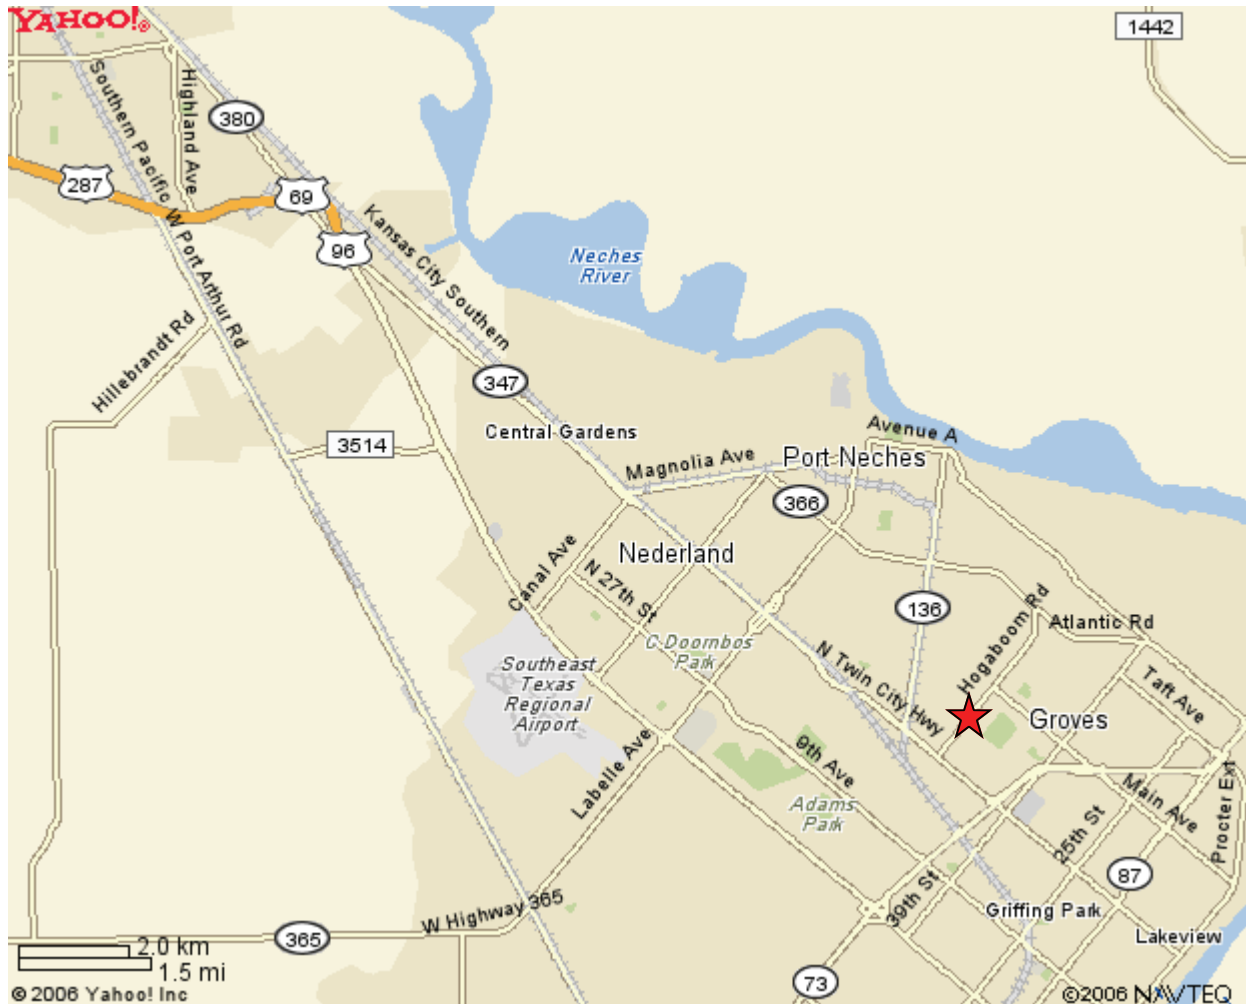

# GCYSC Soccer Complex in Port Arthur

**Directions from Lumberton/Beaumont:**

- Start on US-96
- Continue on I-10 West in Beaumont
- Take the Port Arthur exit US-287/US-69 South
- Take the Nederland exit TX-347/Twin City Hwy
- Continue past Hwy 365 until Hogaboom Road on Left

**Directions from Orange:**

- Start on Hwy 87 through Bridge City
- TX-87 becomes TX-73 West
- Turn Right on TX-347 West/Twin City Hwy toward Nederland
- Continue until Hogaboom Road on Right

**Directions from Fannett:**

- Start on Hwy 365 and continue past Hwy 69 until TX-347/Twin City Hwy
- Turn Right on TX-347/Twin City Hwy toward Port Arthur
- Continue past Hwy 365 until Hogaboom Road on Left