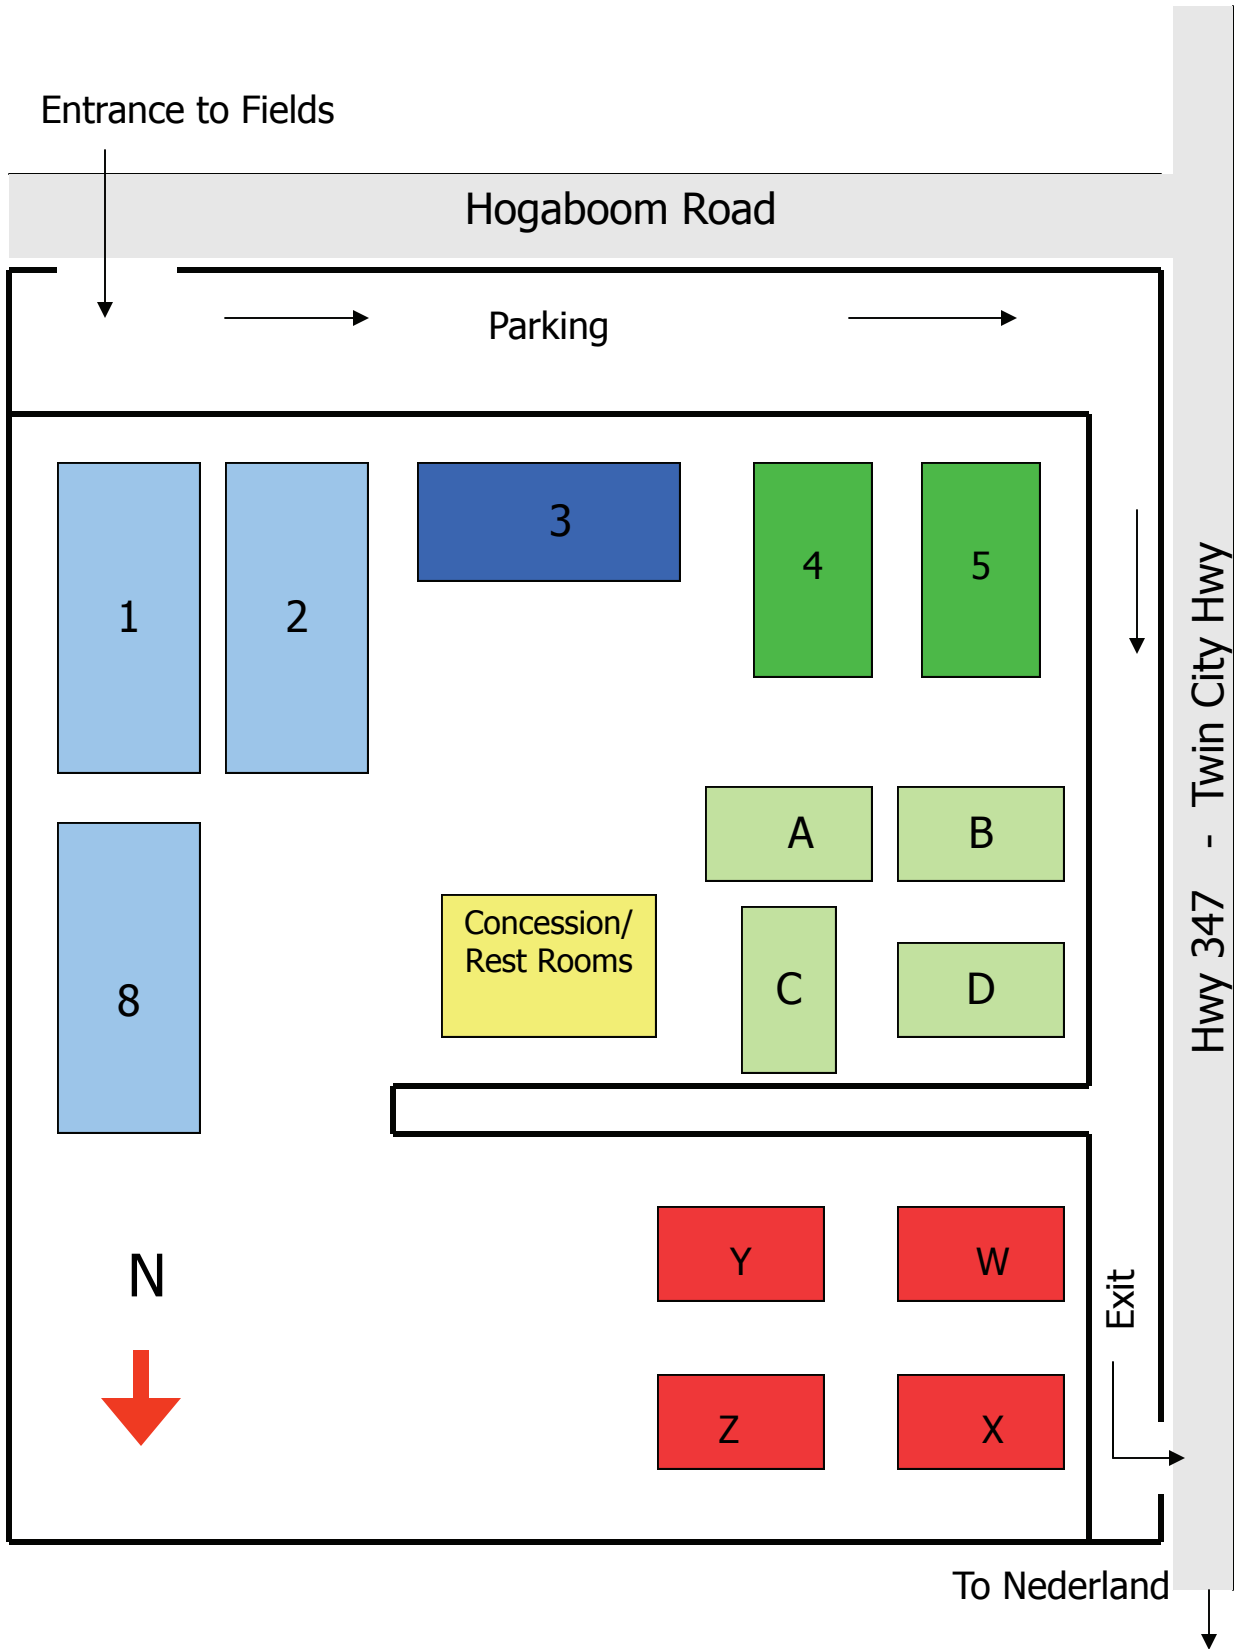

# GCYSC Soccer Complex in Port Arthur

**Directions from Lumberton/Beaumont:**

- Start on US-96
- Continue on I-10 West in Beaumont
- Take the Port Arthur exit US-287/US-69 South
- Take the Nederland exit TX-347/Twin City Hwy
- Continue past Hwy 365 until Hogaboom Road on Left

**Directions from Orange:**

- Start on Hwy 87 through Bridge City
- TX-87 becomes TX-73 West
- Turn Right on TX-347 West/Twin City Hwy toward Nederland
- Continue until Hogaboom Road on Right

**Directions from Fannett:**

- Start on Hwy 365 and continue past Hwy 69 until TX-347/Twin City Hwy
- Turn Right on TX-347/Twin City Hwy toward Port Arthur
- Continue past Hwy 365 until Hogaboom Road on Left