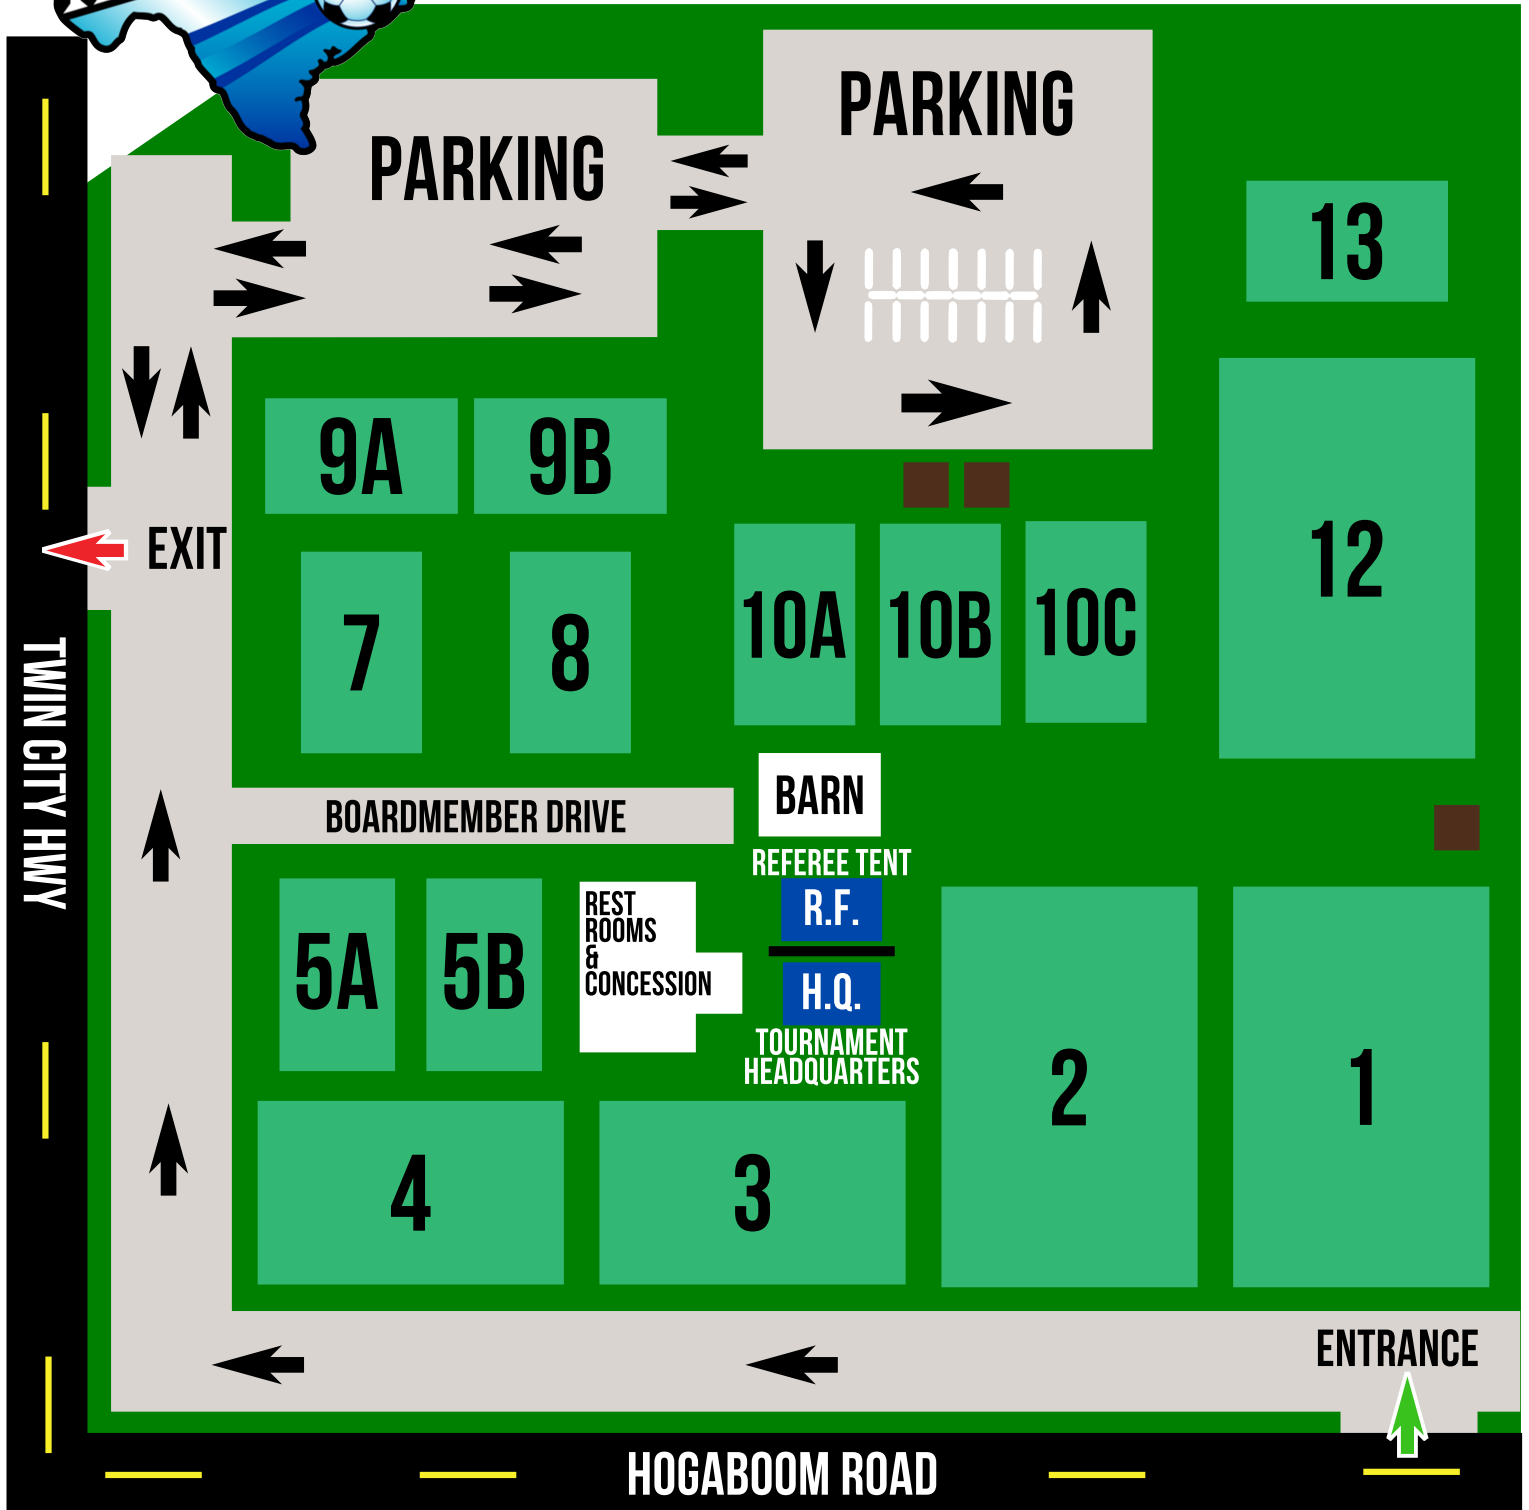

# SOUTHEAST TEXAS CUP TOURNAMENT MAP

 - RESTROOMS